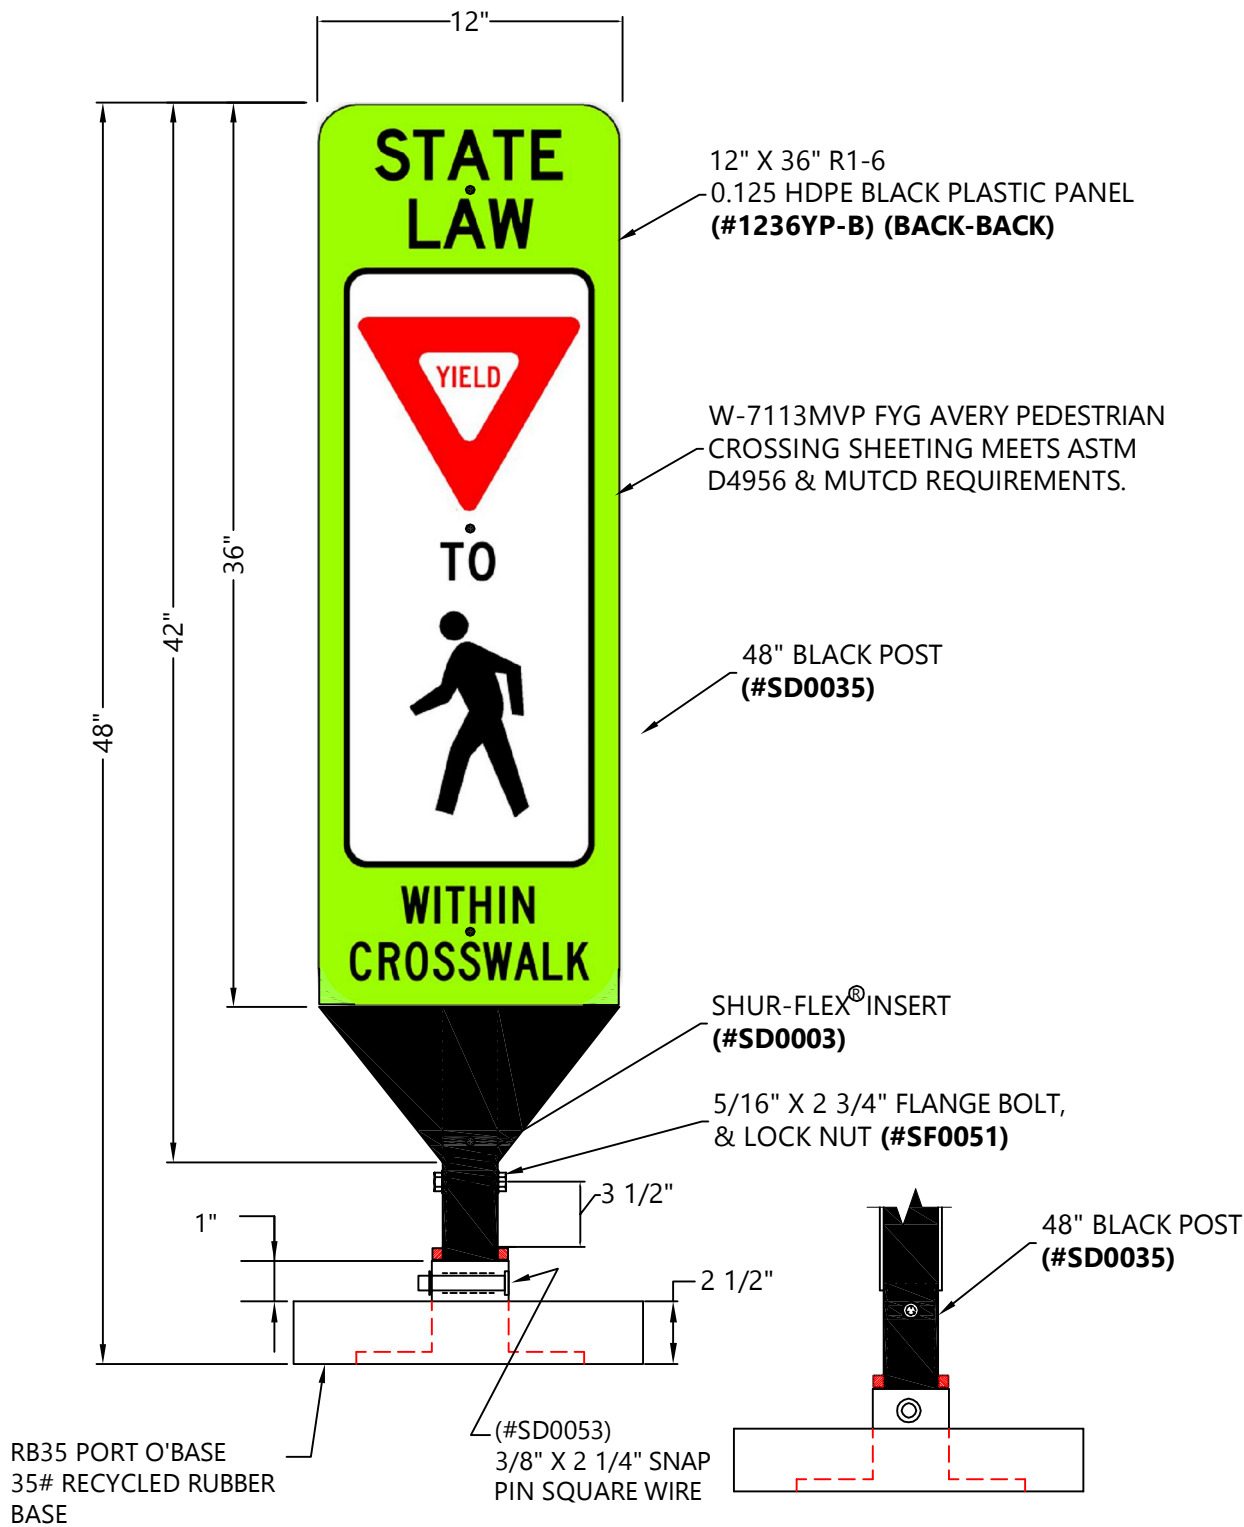

12" x 36" YIELD TO PEDESTRIAN (R1-6) PANEL

RB35 PORTABLE BASE DETAIL (#RB35CBBP R1-6)

SHUR-TITE[®]
PRODUCTS

TYPE:

12" X 36" YIELD TO PEDESTRIAN (R1-6) PANEL
RB 35 PORTABLE BASE

DRAWN BY:

CSC

ITEM #:

RB35CBBP/R1-6

CHECKED BY:

DWH

DATE:

01/31/20

SHEET:

1 OF 1